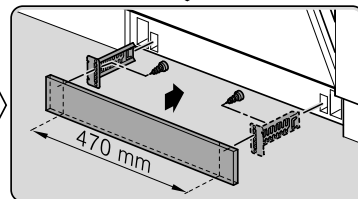

verspannen
brace
calar verticalement
Enrasar

Torx
T 20

Ø4X15

Torx
T 20

Dichtheit prüfen
Check for leaks
Verifiez l'étanchéité
Verificar la estanqueidad

max. 10 Nm

Dichtheit prüfen
Check for leaks
Verifiez l'étanchéité
Verificar la estanqueidad

A series of horizontal lines for writing, starting from the top of the page and extending to the bottom, with a vertical margin line on the left side.

A series of horizontal lines for writing, starting from a vertical margin line on the left and extending to the right edge of the page.