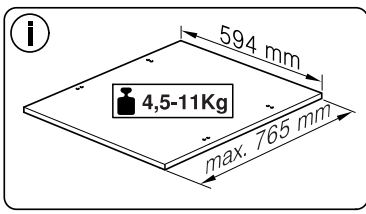

Torx
T 15

Ø4X16

Steinplatte
Stone slab
Plaque de pierre
Losa

Holzplatte
Wooden board
Plaque en bois
Placa de madera

Torx
T 20

nicht einklemmen
do not pinch
ne pas coincer
No doblar

Ø4X15

Torx
T 20

verspannen
brace
calar verticalement
Enrasar

Torx
T 20

Ø4X15

Torx
T 20

Dichtheit prüfen
Check for leaks
Verifiez l'étanchéité
Verificar la estanqueidad

max. 10 Nm

Dichtheit prüfen
Check for leaks
Verifiez l'étanchéité
Verificar la estanqueidad

A series of horizontal lines for writing, starting from the top of the page and extending to the bottom, with a vertical margin line on the left side.

A series of horizontal lines for writing, starting from a vertical margin line on the left and extending to the right edge of the page.