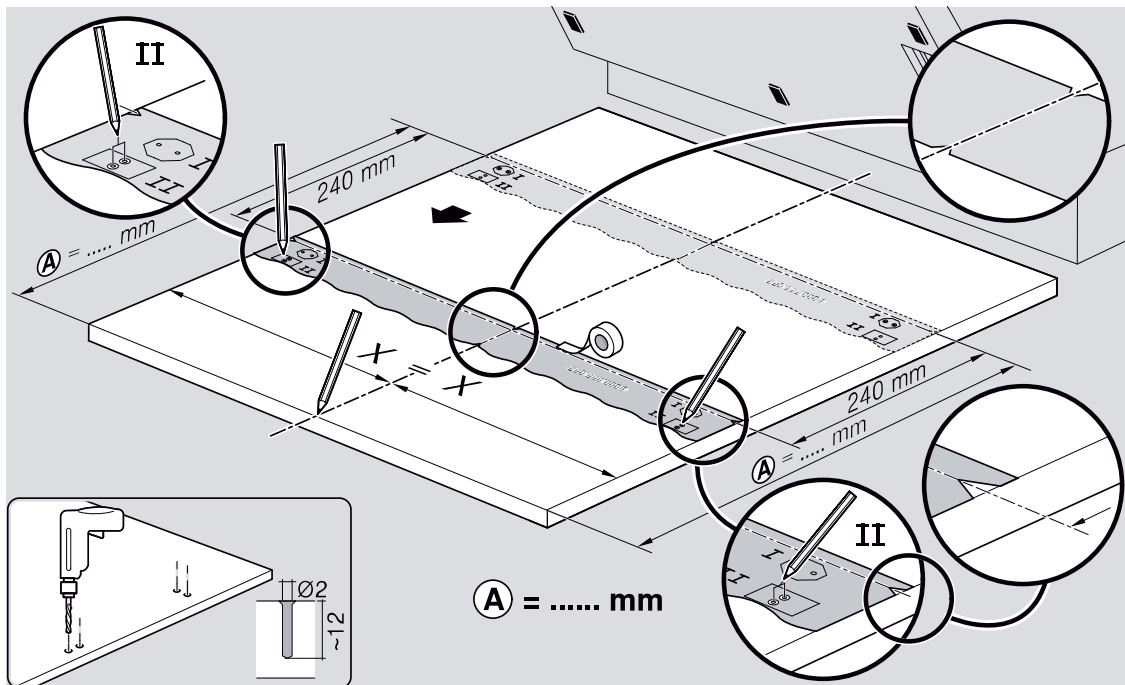

Torx
T 15

Ø4X16

Steinplatte
Stone slab
Plaque de pierre
Losa

Holzplatte
Wooden board
Plaque en bois
Placa de madera

Torx
T 20

nicht einklemmen
do not pinch
ne pas coincer
No doblar

Ø4X15

Torx
T 20

verspannen
brace
calar verticalement
Enrasar

Torx
T 20

Ø4X15

Torx
T 20

Dichtheit prüfen
Check for leaks
Verifiez l'étanchéité
Verificar la estanqueidad

max. 10 Nm

Dichtheit prüfen
Check for leaks
Verifiez l'étanchéité
Verificar la estanqueidad

A series of horizontal lines for writing, starting from the top of the page and extending to the bottom, with a vertical margin line on the left side.

A series of horizontal lines for writing, starting from a vertical margin line on the left and extending to the right edge of the page.