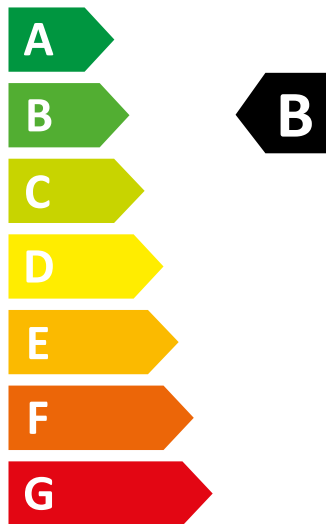

ENERG

WHIRLPOOL

BI WDWG 961485 FR

307 kWh/100

56 kWh/100

6,0 kg

9,0 kg

65 L