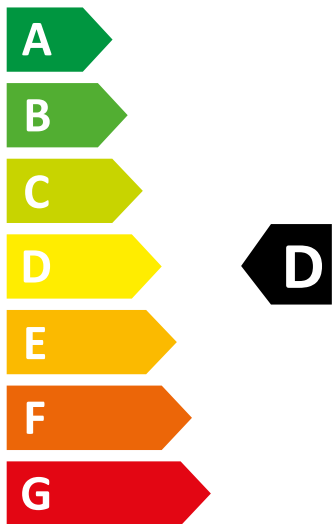

ENERG

WHIRLPOOL

BI WDWG 961485 FR

307 kWh/100

56 kWh/100

6,0 kg

9,0 kg

65 L